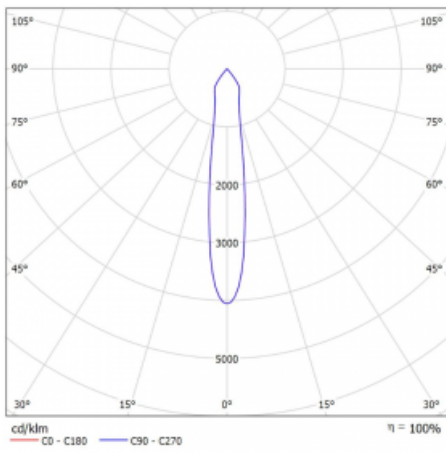

Luminaire

Lina45-S

=145S-A00S-10GDE/930, S

EPD®

Imagine a linear luminaire that can satisfy all your needs: it meets UGR, has high efficiency and you can build it to your specifications. And it looks great too. The Lina45-S offers opal, microprism and optical grille variants, so it can easily meet both UGR under 19 at 4300 lm luminous flux. It is a great solution for visually demanding spaces, as it even meets UGR under 16 in some variants. In addition, you can complement the modular luminaire with a Vali55 relay module, a Rundo circular luminaire or 2 - 3 CUBE reflectors. The indirect lighting component is provided by a clear plexiglass module or a batwing diffuser, which creates a more even illumination of the ceiling. A welcome feature is also the possibility of a curtain at the joint of the profiles, which are also fitted with caps to prevent even minimal draughts. The individual segments are easily connected using connectors and plugged into 230 V.

Light distribution	Direct
Luminaire shape	Spot
Colour of the luminaires	Silver
Lifetime	L80/B20 50 000 hours
Warranty	60 months
Description of luminaires	Luminaire
Dimensions	140 mm × 47 mm × 69 mm
Light source	LED MODUL
Type of optical system	SPOT - narrow angle
Luminous flux	1220 lm ± 10 %
Colour Temperature	3000 K warm white
Luminous efficacy	87 lm/W
MacAdam Light source	3
Colour rendering index	90
Beam angle	17°
UGR max. X=4H Y=8H, ρ=70,50,20	21.9
Luminaire power input	14 W ± 10 %
Connection of the luminaires	Electronic ballast non-dimmable
Electrical voltage	220-240V
Frequency	50/60Hz

⊥ CE IP 20

Technical drawing

Curve

Downloads

Installation instructions

Photos

Accessories

00-00350, K
 cable 3x0,75 1000mm