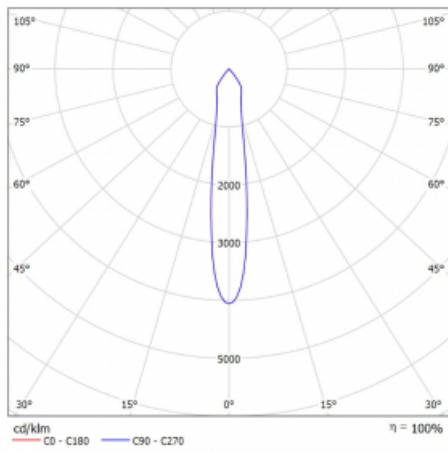

Technical drawing

Curve