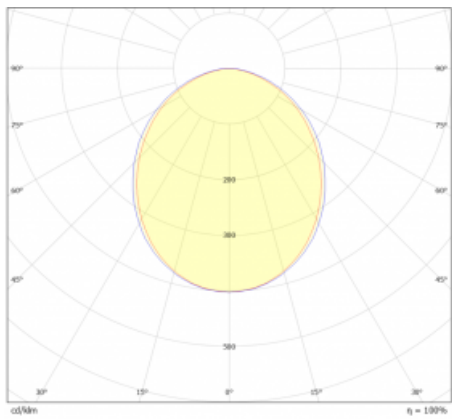

Technical drawing

Curve