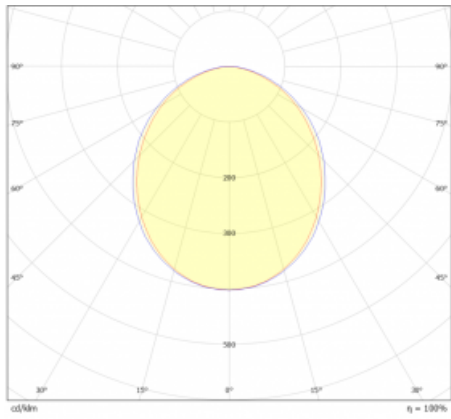

Technical drawing

Curve