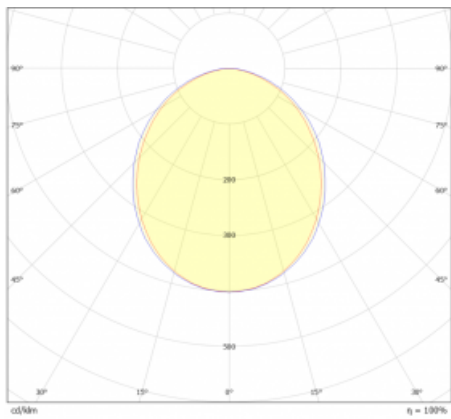

Technical drawing

Curve