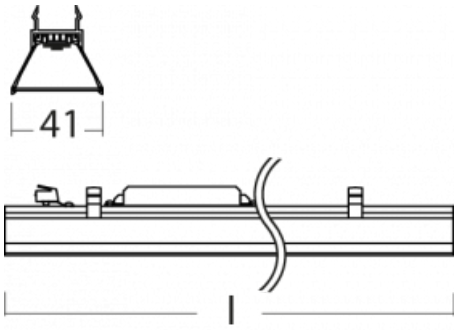

Luminaire

Lina45-S

=145S-A00K-251EE/840

EPD[®]

Imagine a linear luminaire that can satisfy all your needs: it meets UGR, has high efficiency and you can build it to your specifications. And it looks great too. The Lina45-S offers opal, microprism and optical grille variants, so it can easily meet both UGR under 19 at 4300 lm luminous flux. It is a great solution for visually demanding spaces, as it even meets UGR under 16 in some variants. In addition, you can complement the modular luminaire with a Vali55 relay module, a Rundo circular luminaire or 2 - 3 CUBE reflectors. The indirect lighting component is provided by a clear plexiglass module or a batwing diffuser, which creates a more even illumination of the ceiling. A welcome feature is also the possibility of a curtain at the joint of the profiles, which are also fitted with caps to prevent even minimal draughts. The individual segments are easily connected using connectors and plugged into 230 V.

Light distribution	Direct
Luminaire shape	Linear
Material	Aluminium
Lifetime	L80/B20 50 000 hours
Warranty	60 months
Description of luminaires	Luminaire
Dimensions	1470 mm × 47 mm × 69 mm
Light source	LED MODUL
Type of optical system	Opal diffuser
Luminous flux	1840 lm ± 10 %
Colour Temperature	4000 K cool white
Luminous efficacy	161 lm/W
Colour rendering index	80
Luminaire power input	11.4 W ± 10 %
Connection of the luminaires	Electronic ballast non-dimmable
Electrical voltage	220-240V
Frequency	50/60Hz

CE IP 20

Technical drawing

Curve

Downloads

Installation instructions

Photos

Accessories

00-00350, K
 cable 3x0,75 1000mm