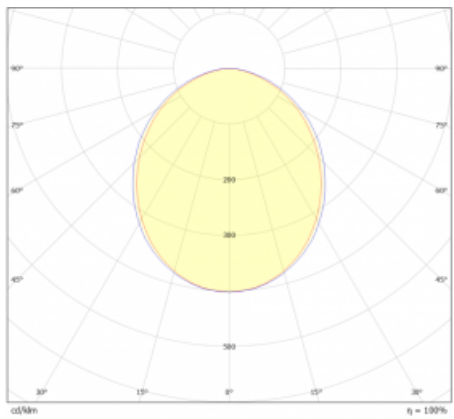

Technical drawing

Curve