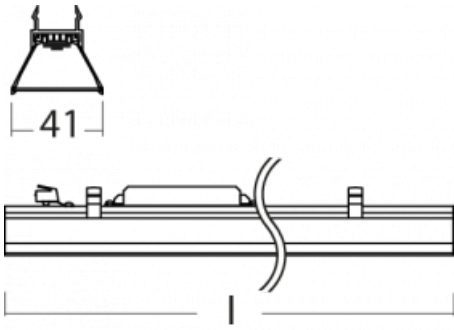

Technical drawing