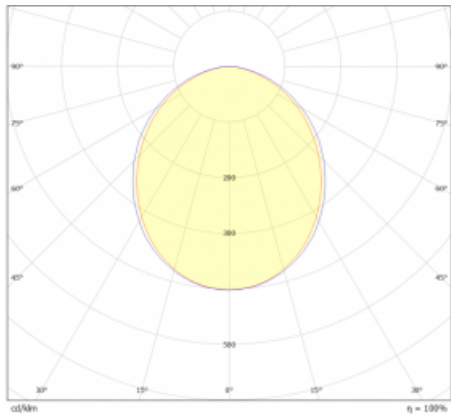

Technical drawing

Curve