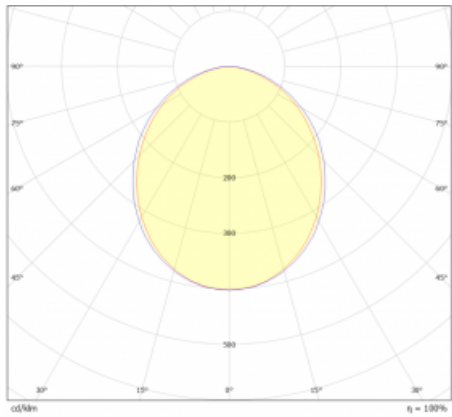

Technical drawing

Curve