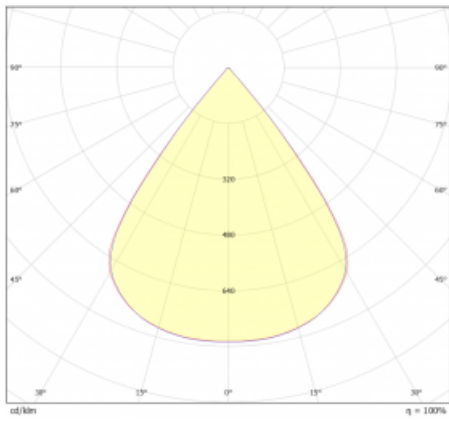

Technical drawing

Curve