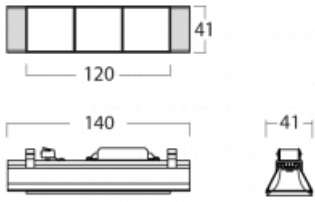

Technical drawing