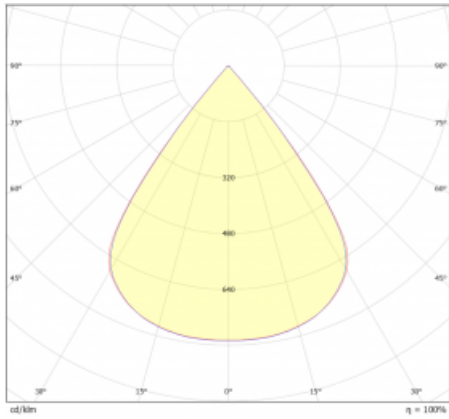

Technical drawing

Curve