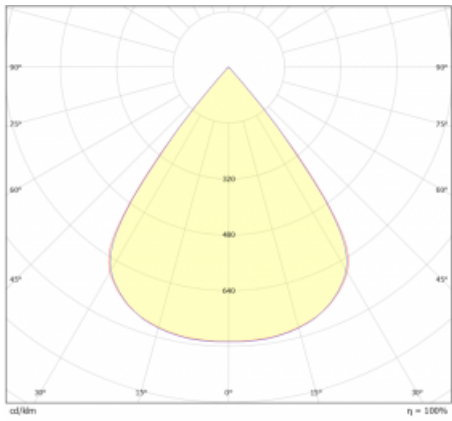

Technical drawing

Curve