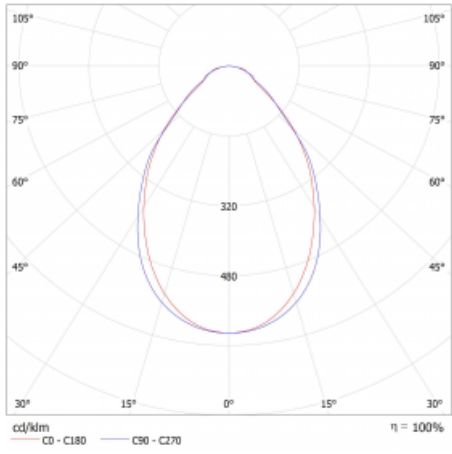

Technical drawing

Curve