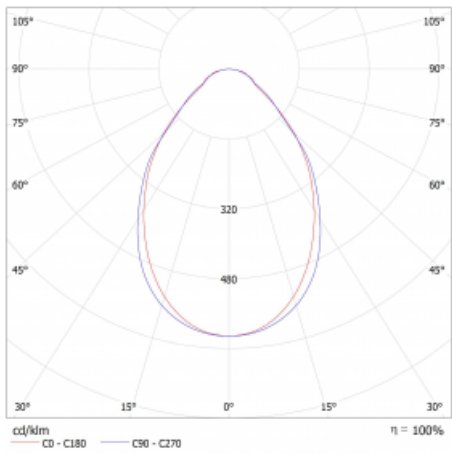

Luminaire

Lina45-S

=145S-A00I-35GHM3/830

EPD®

Imagine a linear luminaire that can satisfy all your needs: it meets UGR, has high efficiency and you can build it to your specifications. And it looks great too. The Lina45-S offers opal, microprism and optical grille variants, so it can easily meet both UGR under 19 at 4300 lm luminous flux. It is a great solution for visually demanding spaces, as it even meets UGR under 16 in some variants. In addition, you can complement the modular luminaire with a Vali55 relay module, a Rundo circular luminaire or 2 - 3 CUBE reflectors. The indirect lighting component is provided by a clear plexiglass module or a batwing diffuser, which creates a more even illumination of the ceiling. A welcome feature is also the possibility of a curtain at the joint of the profiles, which are also fitted with caps to prevent even minimal draughts. The individual segments are easily connected using connectors and plugged into 230 V.

Light distribution	Direct
Luminaire shape	Linear
Material	Aluminium
Lifetime	L80/B20 50 000 hours
Warranty	24 months
Description of luminaires	Luminaire
Dimensions	1960 mm × 47 mm × 69 mm
Light source	LED MODUL
Type of optical system	Microprisma
Luminous flux	5980 lm ± 10 %
Colour Temperature	3000 K warm white
Luminous efficacy	141 lm/W
Colour rendering index	80
UGR max. X=4H Y=8H, ρ=70,50,20	23.8
Luminaire power input	42.4 W ± 10 %
Connection of the luminaires	Electronic ballast non-dimmable with 3h emergency
Electrical voltage	220-240V
Frequency	50/60Hz

⊕ CE IP 20

Technical drawing

Curve

Downloads

Installation instructions

Photos

Accessories

00-00354, K
cable 5x0,75 1000mm