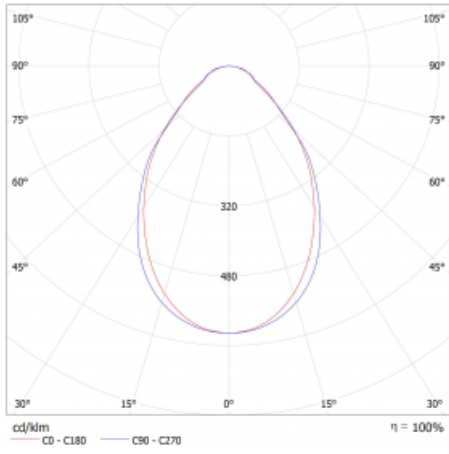

Technical drawing

Curve