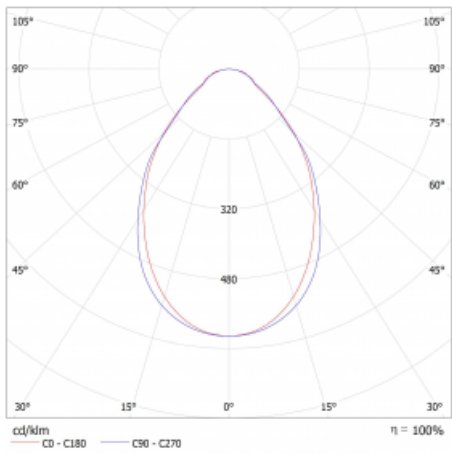

Luminaire

Lina45-S

=145S-A00I-351GM/830

EPD®

Imagine a linear luminaire that can satisfy all your needs: it meets UGR, has high efficiency and you can build it to your specifications. And it looks great too. The Lina45-S offers opal, microprism and optical grille variants, so it can easily meet both UGR under 19 at 4300 lm luminous flux. It is a great solution for visually demanding spaces, as it even meets UGR under 16 in some variants. In addition, you can complement the modular luminaire with a Vali55 relay module, a Rundo circular luminaire or 2 - 3 CUBE reflectors. The indirect lighting component is provided by a clear plexiglass module or a batwing diffuser, which creates a more even illumination of the ceiling. A welcome feature is also the possibility of a curtain at the joint of the profiles, which are also fitted with caps to prevent even minimal draughts. The individual segments are easily connected using connectors and plugged into 230 V.

Light distribution	Direct
Luminaire shape	Linear
Material	Aluminium
Lifetime	L80/B20 50 000 hours
Warranty	24 months
Description of luminaires	Luminaire
Dimensions	2030 mm × 47 mm × 69 mm
Light source	LED MODUL
Type of optical system	Microprisma
Luminous flux	3950 lm ± 10 %
Colour Temperature	3000 K warm white
Luminous efficacy	142 lm/W
Colour rendering index	80
Luminaire power input	27.9 W ± 10 %
Connection of the luminaires	Electronic ballast non-dimmable with 1h emergency
Electrical voltage	220-240V
Frequency	50/60Hz

 **CE** IP 20

Technical drawing

Curve

Downloads

Installation instructions

Photos

Accessories

00-00354, K
cable 5x0,75 1000mm