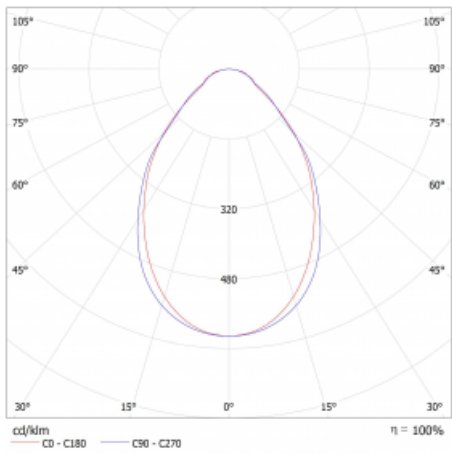

Technical drawing

Curve