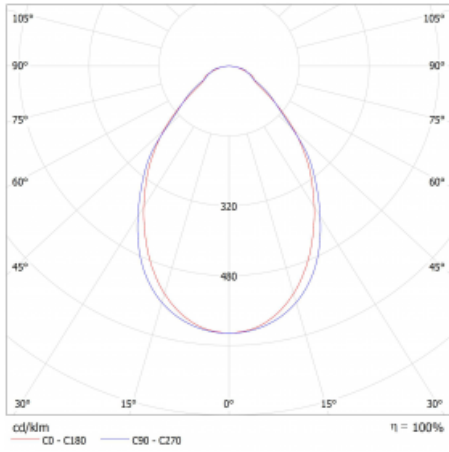

Technical drawing

Curve