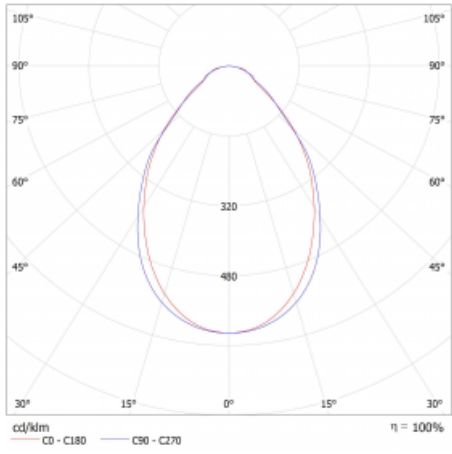

Luminaire

Lina45-S

=145S-A00I-301HM3/830

EPD®

Imagine a linear luminaire that can satisfy all your needs: it meets UGR, has high efficiency and you can build it to your specifications. And it looks great too. The Lina45-S offers opal, microprism and optical grille variants, so it can easily meet both UGR under 19 at 4300 lm luminous flux. It is a great solution for visually demanding spaces, as it even meets UGR under 16 in some variants. In addition, you can complement the modular luminaire with a Vali55 relay module, a Rundo circular luminaire or 2 - 3 CUBE reflectors. The indirect lighting component is provided by a clear plexiglass module or a batwing diffuser, which creates a more even illumination of the ceiling. A welcome feature is also the possibility of a curtain at the joint of the profiles, which are also fitted with caps to prevent even minimal draughts. The individual segments are easily connected using connectors and plugged into 230 V.

Light distribution	Direct
Luminaire shape	Linear
Material	Aluminium
Lifetime	L80/B20 50 000 hours
Warranty	24 months
Description of luminaires	Luminaire
Dimensions	1750 mm × 47 mm × 69 mm
Light source	LED MODUL
Type of optical system	Microprisma
Luminous flux	5330 lm ± 10 %
Colour Temperature	3000 K warm white
Luminous efficacy	140 lm/W
Colour rendering index	80
Luminaire power input	38.2 W ± 10 %
Connection of the luminaires	Electronic ballast non-dimmable with 3h emergency
Electrical voltage	220-240V
Frequency	50/60Hz

 **CE** IP 20

Technical drawing

Curve

Downloads

Installation instructions

Photos

Accessories

00-00354, K
cable 5x0,75 1000mm