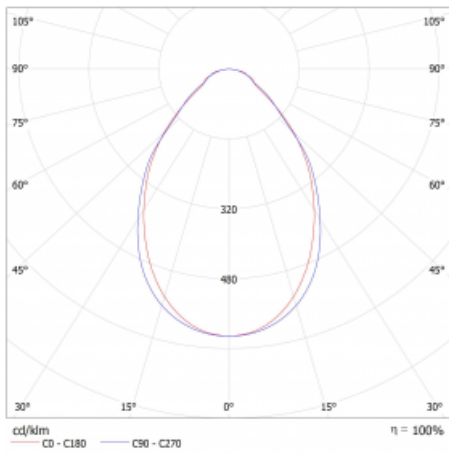

Luminaire

Lina45-S

=145S-A00I-25GGTD/830

EPD®

Imagine a linear luminaire that can satisfy all your needs: it meets UGR, has high efficiency and you can build it to your specifications. And it looks great too. The Lina45-S offers opal, microprism and optical grille variants, so it can easily meet both UGR under 19 at 4300 lm luminous flux. It is a great solution for visually demanding spaces, as it even meets UGR under 16 in some variants. In addition, you can complement the modular luminaire with a Vali55 relay module, a Rundo circular luminaire or 2 - 3 CUBE reflectors. The indirect lighting component is provided by a clear plexiglass module or a batwing diffuser, which creates a more even illumination of the ceiling. A welcome feature is also the possibility of a curtain at the joint of the profiles, which are also fitted with caps to prevent even minimal draughts. The individual segments are easily connected using connectors and plugged into 230 V.

Light distribution	Direct
Luminaire shape	Linear
Material	Aluminium
Lifetime	L80/B20 50 000 hours
Warranty	60 months
Description of luminaires	Luminaire
Dimensions	1400 mm × 47 mm × 69 mm
Light source	LED MODUL
Type of optical system	Microprisma
Luminous flux	2720 lm ± 10 %
Colour Temperature	3000 K warm white
Luminous efficacy	137 lm/W
Colour rendering index	80
UGR max. X=4H Y=8H, ρ=70,50,20	22.2
Luminaire power input	19.8 W ± 10 %
Connection of the luminaires	DALI or by switch (touch dimm) dimmable
Electrical voltage	220-240V
Frequency	50/60Hz

⊕ CE IP 20

Technical drawing

Curve

Downloads

Installation instructions

Photos

Accessories

00-00354, K
cable 5x0,75 1000mm