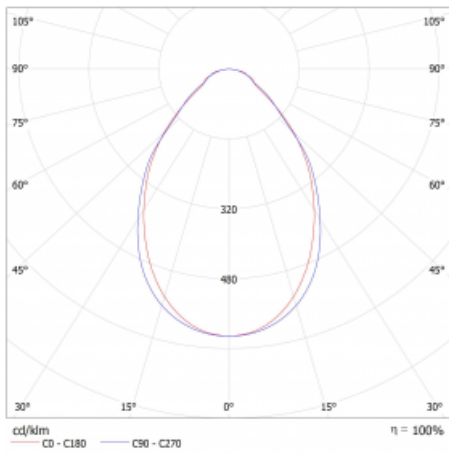

Technical drawing

Curve