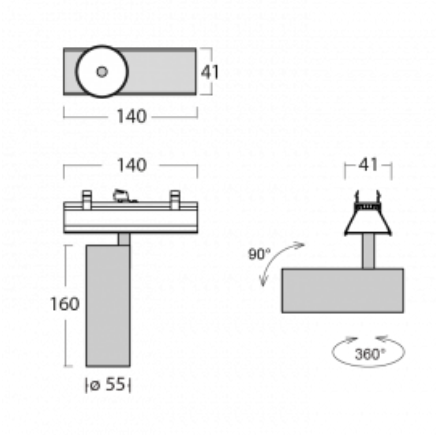

Luminaire

Lina45-S

=145S-A00F-10GGE/940, W

EPD®

Imagine a linear luminaire that can satisfy all your needs: it meets UGR, has high efficiency and you can build it to your specifications. And it looks great too. The Lina45-S offers opal, microprism and optical grille variants, so it can easily meet both UGR under 19 at 4300 lm luminous flux. It is a great solution for visually demanding spaces, as it even meets UGR under 16 in some variants. In addition, you can complement the modular luminaire with a Vali55 relay module, a Rundo circular luminaire or 2 - 3 CUBE reflectors. The indirect lighting component is provided by a clear plexiglass module or a batwing diffuser, which creates a more even illumination of the ceiling. A welcome feature is also the possibility of a curtain at the joint of the profiles, which are also fitted with caps to prevent even minimal draughts. The individual segments are easily connected using connectors and plugged into 230 V.

Light distribution	Direct
Luminaire shape	Linear
Colour of the luminaires	White
Lifetime	L80/B20 50 000 hours
Warranty	60 months
Description of luminaires	Luminaire
Dimensions	140 mm × 47 mm × 69 mm
Light source	LED MODUL
Type of optical system	FLOOD - wide angle
Luminous flux	1700 lm ± 10 %
Colour Temperature	4000 K cool white
Luminous efficacy	85 lm/W
MacAdam Light source	3
Colour rendering index	90
Beam angle	45°
UGR max. X=4H Y=8H, ρ=70,50,20	23.1
Luminaire power input	20.1 W ± 10 %
Connection of the luminaires	Electronic ballast non-dimmable
Electrical voltage	220-240V
Frequency	50/60Hz

⊥ CE IP 20

Technical drawing

Curve

Downloads

Installation instructions

Photos

Accessories

00-00350, K
 cable 3x0,75 1000mm