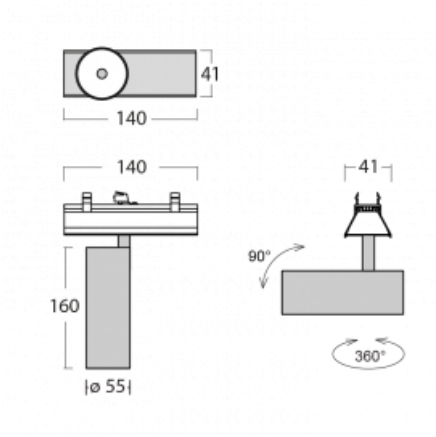

Luminaire

Lina45-S

=145S-A00F-10GGE/930, S

EPD®

Imagine a linear luminaire that can satisfy all your needs: it meets UGR, has high efficiency and you can build it to your specifications. And it looks great too. The Lina45-S offers opal, microprism and optical grille variants, so it can easily meet both UGR under 19 at 4300 lm luminous flux. It is a great solution for visually demanding spaces, as it even meets UGR under 16 in some variants. In addition, you can complement the modular luminaire with a Vali55 relay module, a Rundo circular luminaire or 2 - 3 CUBE reflectors. The indirect lighting component is provided by a clear plexiglass module or a batwing diffuser, which creates a more even illumination of the ceiling. A welcome feature is also the possibility of a curtain at the joint of the profiles, which are also fitted with caps to prevent even minimal draughts. The individual segments are easily connected using connectors and plugged into 230 V.

Light distribution	Direct
Luminaire shape	Linear
Colour of the luminaires	Silver
Lifetime	L80/B20 50 000 hours
Warranty	60 months
Description of luminaires	Luminaire
Dimensions	140 mm × 47 mm × 69 mm
Light source	LED MODUL
Type of optical system	FLOOD - wide angle
Luminous flux	1630 lm ± 10 %
Colour Temperature	3000 K warm white
Luminous efficacy	81 lm/W
MacAdam Light source	3
Colour rendering index	90
Beam angle	45°
UGR max. X=4H Y=8H, ρ=70,50,20	23
Luminaire power input	20.1 W ± 10 %
Connection of the luminaires	Electronic ballast non-dimmable
Electrical voltage	220-240V
Frequency	50/60Hz

⊥ CE IP 20

Technical drawing

Curve

Downloads

Installation instructions

Photos

Accessories

00-00350, K
 cable 3x0,75 1000mm