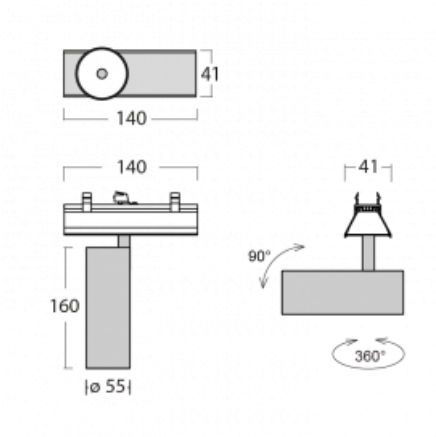

Luminaire

Lina45-S

=145S-A00F-10GGE/930, B

EPD®

Imagine a linear luminaire that can satisfy all your needs: it meets UGR, has high efficiency and you can build it to your specifications. And it looks great too. The Lina45-S offers opal, microprism and optical grille variants, so it can easily meet both UGR under 19 at 4300 lm luminous flux. It is a great solution for visually demanding spaces, as it even meets UGR under 16 in some variants. In addition, you can complement the modular luminaire with a Vali55 relay module, a Rundo circular luminaire or 2 - 3 CUBE reflectors. The indirect lighting component is provided by a clear plexiglass module or a batwing diffuser, which creates a more even illumination of the ceiling. A welcome feature is also the possibility of a curtain at the joint of the profiles, which are also fitted with caps to prevent even minimal draughts. The individual segments are easily connected using connectors and plugged into 230 V.

Light distribution	Direct
Luminaire shape	Linear
Colour of the luminaires	Black
Lifetime	L80/B20 50 000 hours
Warranty	60 months
Description of luminaires	Luminaire
Dimensions	140 mm × 47 mm × 69 mm
Light source	LED MODUL
Type of optical system	FLOOD - wide angle
Luminous flux	1630 lm ± 10 %
Colour Temperature	3000 K warm white
Luminous efficacy	81 lm/W
MacAdam Light source	3
Colour rendering index	90
Beam angle	45°
UGR max. X=4H Y=8H, ρ=70,50,20	23
Luminaire power input	20.1 W ± 10 %
Connection of the luminaires	Electronic ballast non-dimmable
Electrical voltage	220-240V
Frequency	50/60Hz

⊥ CE IP 20

Technical drawing

Curve

Downloads

Installation instructions

Photos

Accessories

00-00350, K
 cable 3x0,75 1000mm