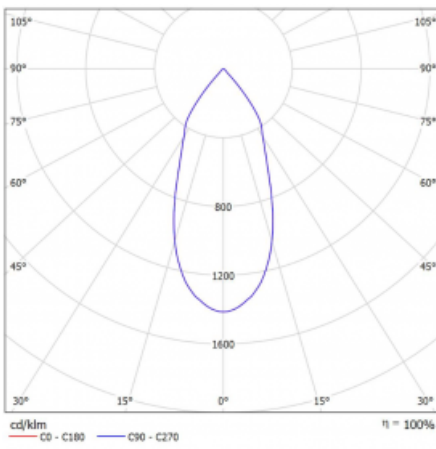

Luminaire

Lina45-S

=145S-A00F-10GGE/930, B

EPD®

Imagine a linear luminaire that can satisfy all your needs: it meets UGR, has high efficiency and you can build it to your specifications. And it looks great too. The Lina45-S offers opal, microprism and optical grille variants, so it can easily meet both UGR under 19 at 4300 lm luminous flux. It is a great solution for visually demanding spaces, as it even meets UGR under 16 in some variants. In addition, you can complement the modular luminaire with a Vali55 relay module, a Rundo circular luminaire or 2 - 3 CUBE reflectors. The indirect lighting component is provided by a clear plexiglass module or a batwing diffuser, which creates a more even illumination of the ceiling. A welcome feature is also the possibility of a curtain at the joint of the profiles, which are also fitted with caps to prevent even minimal draughts. The individual segments are easily connected using connectors and plugged into 230 V.

Light distribution	Direct
Luminaire shape	Linear
Colour of the luminaires	Black
Lifetime	L80/B20 50 000 hours
Warranty	60 months
Description of luminaires	Luminaire
Dimensions	140 mm × 47 mm × 69 mm
Light source	LED MODUL
Type of optical system	FLOOD - wide angle
Luminous flux	1630 lm ± 10 %
Colour Temperature	3000 K warm white
Luminous efficacy	81 lm/W
MacAdam Light source	3
Colour rendering index	90
Beam angle	45°
UGR max. X=4H Y=8H, ρ=70,50,20	23
Luminaire power input	20.1 W ± 10 %
Connection of the luminaires	Electronic ballast non-dimmable
Electrical voltage	220-240V
Frequency	50/60Hz

⊥ CE IP 20

Technical drawing

Curve

Downloads

Installation instructions

Photos

Accessories

00-00350, K
 cable 3x0,75 1000mm