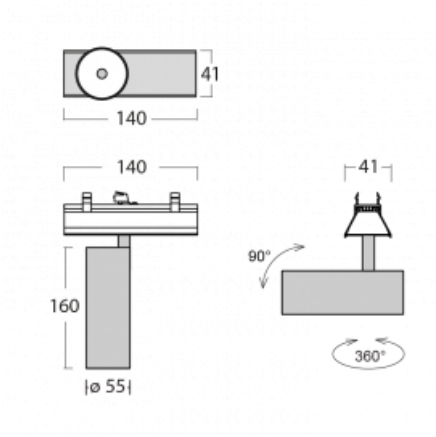

Luminaire

Lina45-S

=145S-A00F-10GGD/940, W

EPD®

Imagine a linear luminaire that can satisfy all your needs: it meets UGR, has high efficiency and you can build it to your specifications. And it looks great too. The Lina45-S offers opal, microprism and optical grille variants, so it can easily meet both UGR under 19 at 4300 lm luminous flux. It is a great solution for visually demanding spaces, as it even meets UGR under 16 in some variants. In addition, you can complement the modular luminaire with a Vali55 relay module, a Rundo circular luminaire or 2 - 3 CUBE reflectors. The indirect lighting component is provided by a clear plexiglass module or a batwing diffuser, which creates a more even illumination of the ceiling. A welcome feature is also the possibility of a curtain at the joint of the profiles, which are also fitted with caps to prevent even minimal draughts. The individual segments are easily connected using connectors and plugged into 230 V.

Light distribution	Direct
Luminaire shape	Spot
Colour of the luminaires	White
Lifetime	L80/B20 50 000 hours
Warranty	60 months
Description of luminaires	Luminaire
Dimensions	140 mm × 47 mm × 69 mm
Light source	LED MODUL
Type of optical system	FLOOD - wide angle
Luminous flux	1700 lm ± 10 %
Colour Temperature	4000 K cool white
Luminous efficacy	85 lm/W
MacAdam Light source	3
Colour rendering index	90
Beam angle	45°
UGR max. X=4H Y=8H, ρ=70,50,20	23.1
Luminaire power input	20.1 W ± 10 %
Connection of the luminaires	DALI dimmable
Electrical voltage	220-240V
Frequency	50/60Hz

⊥ CE IP 20

Technical drawing

Curve

Downloads

Installation instructions

Photos

Accessories

00-00354, K
cable 5x0,75 1000mm

00-00355, K
cable 5x0,75 2000mm

00-00356, K
cable 5x0,75 4000mm

00-00357, K
cable 5x0,75 6000mm

00-00370, B
ceiling cup 80x80x32mm

00-00370, S
ceiling cup 80x80x32mm

00-00370, W
ceiling cup 80x80x32mm

145-01200, F
Accessory for gear-tray
release for Lina145