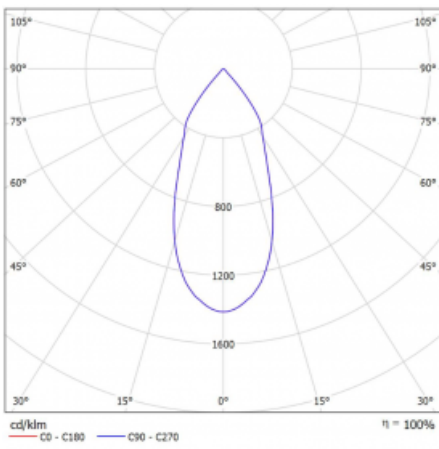

Luminaire

Lina45-S

=145S-A00F-10GDE/930, B

EPD®

Imagine a linear luminaire that can satisfy all your needs: it meets UGR, has high efficiency and you can build it to your specifications. And it looks great too. The Lina45-S offers opal, microprism and optical grille variants, so it can easily meet both UGR under 19 at 4300 lm luminous flux. It is a great solution for visually demanding spaces, as it even meets UGR under 16 in some variants. In addition, you can complement the modular luminaire with a Vali55 relay module, a Rundo circular luminaire or 2 - 3 CUBE reflectors. The indirect lighting component is provided by a clear plexiglass module or a batwing diffuser, which creates a more even illumination of the ceiling. A welcome feature is also the possibility of a curtain at the joint of the profiles, which are also fitted with caps to prevent even minimal draughts. The individual segments are easily connected using connectors and plugged into 230 V.

Light distribution	Direct
Luminaire shape	Spot
Colour of the luminaires	Black
Lifetime	L80/B20 50 000 hours
Warranty	60 months
Description of luminaires	Luminaire
Dimensions	140 mm × 47 mm × 69 mm
Light source	LED MODUL
Type of optical system	FLOOD - wide angle
Luminous flux	1210 lm ± 10 %
Colour Temperature	3000 K warm white
Luminous efficacy	86 lm/W
MacAdam Light source	3
Colour rendering index	90
Beam angle	45°
UGR max. X=4H Y=8H, ρ=70,50,20	21.9
Luminaire power input	14 W ± 10 %
Connection of the luminaires	Electronic ballast non-dimmable
Electrical voltage	220-240V
Frequency	50/60Hz

⊥ CE IP 20

Technical drawing

Curve

Downloads

Installation instructions

Photos

Accessories

00-00350, K
 cable 3x0,75 1000mm