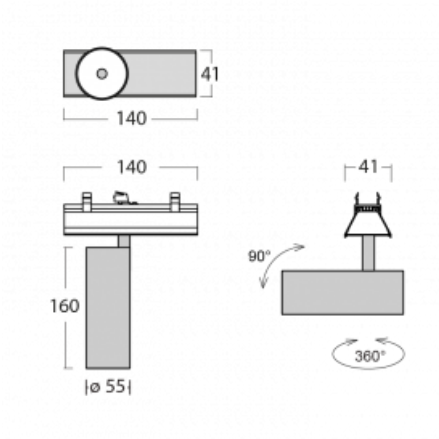

Luminaire

Lina45-S

=145S-A00F-10GDE/930, B

EPD®

Imagine a linear luminaire that can satisfy all your needs: it meets UGR, has high efficiency and you can build it to your specifications. And it looks great too. The Lina45-S offers opal, microprism and optical grille variants, so it can easily meet both UGR under 19 at 4300 lm luminous flux. It is a great solution for visually demanding spaces, as it even meets UGR under 16 in some variants. In addition, you can complement the modular luminaire with a Vali55 relay module, a Rundo circular luminaire or 2 - 3 CUBE reflectors. The indirect lighting component is provided by a clear plexiglass module or a batwing diffuser, which creates a more even illumination of the ceiling. A welcome feature is also the possibility of a curtain at the joint of the profiles, which are also fitted with caps to prevent even minimal draughts. The individual segments are easily connected using connectors and plugged into 230 V.

Light distribution	Direct
Luminaire shape	Spot
Colour of the luminaires	Black
Lifetime	L80/B20 50 000 hours
Warranty	60 months
Description of luminaires	Luminaire
Dimensions	140 mm × 47 mm × 69 mm
Light source	LED MODUL
Type of optical system	FLOOD - wide angle
Luminous flux	1210 lm ± 10 %
Colour Temperature	3000 K warm white
Luminous efficacy	86 lm/W
MacAdam Light source	3
Colour rendering index	90
Beam angle	45°
UGR max. X=4H Y=8H, ρ=70,50,20	21.9
Luminaire power input	14 W ± 10 %
Connection of the luminaires	Electronic ballast non-dimmable
Electrical voltage	220-240V
Frequency	50/60Hz

⊥ CE IP 20

Technical drawing

Curve

Downloads

Installation instructions

Photos

Accessories

00-00350, K
 cable 3x0,75 1000mm

00-00370, B
 ceiling cup 80x80x32mm

00-00370, S
 ceiling cup 80x80x32mm

00-00370, W
 ceiling cup 80x80x32mm

145-01200, F
 Accessory for gear-tray
 release for Lina145

145-20700, B
 2 pcs of wall fastening
 Lina45