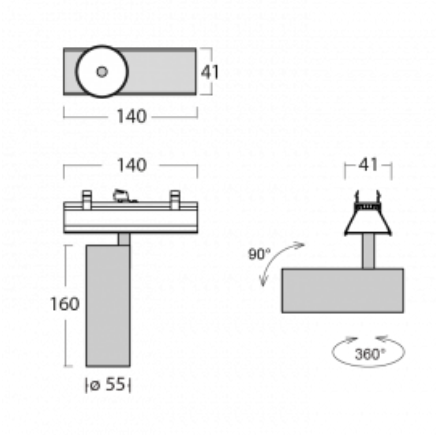

Technical drawing