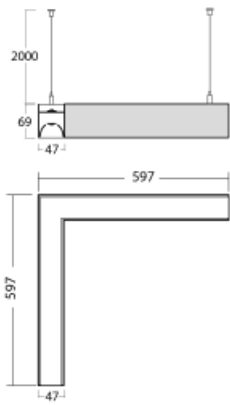

Technical drawing

Luminaire power input* 23.5 W

Connection of the luminaires Other type of dimming

Electrical voltage 220-240V

Frequency 50/60Hz

⊕ CE IP 20

*±10 %