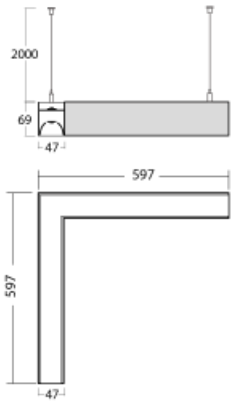

Technical drawing