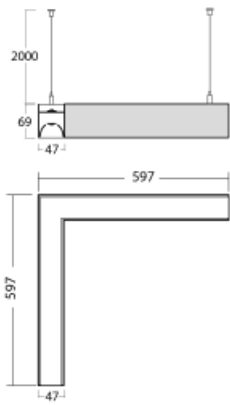

Technical drawing

Luminaire power input* 13.4 W

Connection of the luminaires ON/OFF

Electrical voltage 220-240V

Frequency 50/60Hz

⊕ CE IP 20

*±10 %