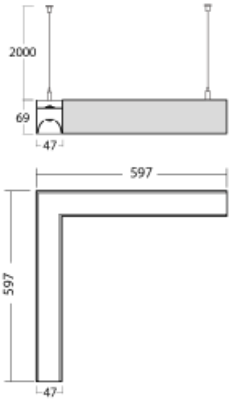

Technical drawing