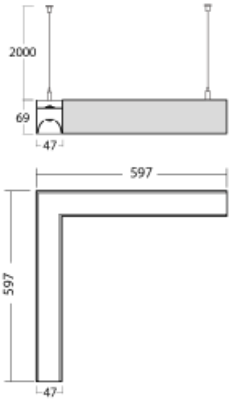

Luminaire

Lina45-S

145S-5R1K-20GEE/830, B

EPD®

Imagine a linear luminaire that can satisfy all your needs: it meets UGR, has high efficiency and you can build it to your specifications. And it looks great too. The Lina45-S offers opal, microprism and optical grille variants, so it can easily meet both UGR under 19 at 4300 lm luminous flux. It is a great solution for visually demanding spaces, as it even meets UGR under 16 in some variants. In addition, you can complement the modular luminaire with a Vali55 relay module, a Rundo circular luminaire or 2 - 3 CUBE reflectors. The indirect lighting component is provided by a clear plexiglass module or a batwing diffuser, which creates a more even illumination of the ceiling. A welcome feature is also the possibility of a curtain at the joint of the profiles, which are also fitted with caps to prevent even minimal draughts. The individual segments are easily connected using connectors and plugged into 230 V.

Type of installation	Suspended
Light distribution	Direct-indirect wide-lighting distribution
Luminaire shape	Corner
Colour of the luminaires	Black
Material	Aluminium
Lifetime	L80/B20 50 000 hours
Warranty	60 months
Description of luminaires	Luminaire suspended
item description	D/I 68/32
Dimensions	597 mm × 597 mm × 69 mm
Light source	LED MODUL
Type of optical system	Opal diffuser
Luminous flux	1990 lm ± 10 %
Colour Temperature	3000 K warm white
Luminous efficacy	149 lm/W
Colour rendering index	80
UGR max. X=4H Y=8H, ρ=70,50,20	20.1
Luminaire power input	13.4 W ± 10 %
Connection of the luminaires	Electronic ballast non-dimmable
Electrical voltage	220-240V
Frequency	50/60Hz

  IP 20

Technical drawing

Downloads

Installation instructions

Photos

Accessories

00-00350, K
cable 3x0,75 1000mm

00-00352, K
cable 3x0,75 2000mm