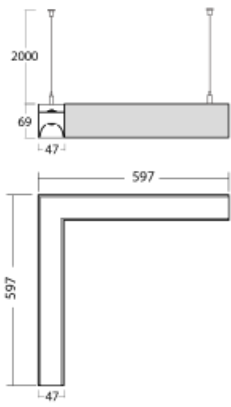

Technical drawing

Luminaire power input* 13.4 W

Connection of the luminaires ON/OFF

Electrical voltage 220-240V

Frequency 50/60Hz

⊕ CE IP 20

*±10 %