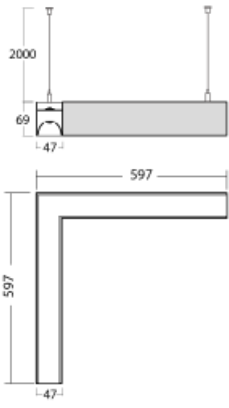

Technical drawing