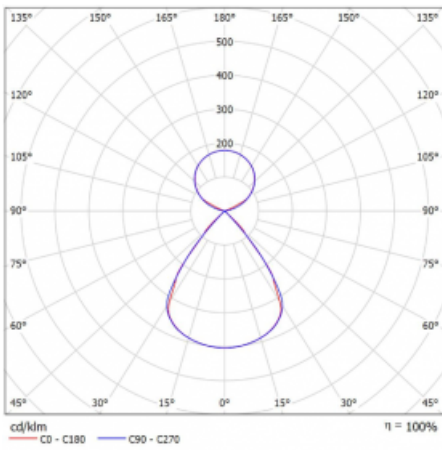

Type of installation	Suspended
Light distribution	Direct-indirect clear plexi
Luminaire shape	Linear
Colour of the luminaires	Black
Material	Aluminium
Lifetime	L80/B20 50 000 hours
Warranty	24 months
Description of luminaires	Luminaire suspended
item description	D/I - 52/48
Dimensions	2244 mm × 47 mm × 69 mm
Light source	LED MODUL
Type of optical system	Plastic louvre low UGR
Luminous flux	17310 lm ± 10 %
Colour Temperature	4000 K cool white
Luminous efficacy	151 lm/W
MacAdam Light source	3
Colour rendering index	80
UGR max. X=4H Y=8H, $\rho=70,50,20$	15

## Curve