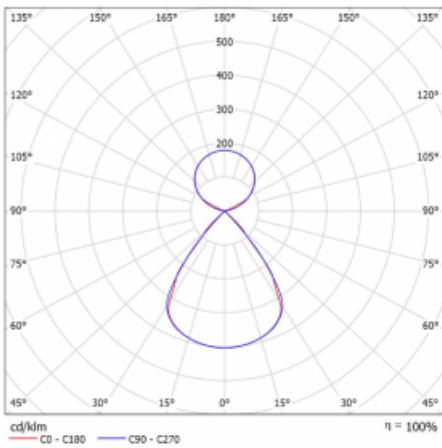

Type of installation	Suspended
Light distribution	Direct-indirect clear plexi
Luminaire shape	Linear
Colour of the luminaires	Silver
Material	Aluminium
Lifetime	L80/B20 50 000 hours
Warranty	24 months
Description of luminaires	Luminaire suspended
item description	D/I - 52/48
Dimensions	2244 mm × 47 mm × 69 mm
Light source	LED MODUL
Type of optical system	Plastic louvre low UGR
Luminous flux	16610 lm ± 10 %
Colour Temperature	3000 K warm white
Luminous efficacy	145 lm/W
MacAdam Light source	3
Colour rendering index	80
UGR max. X=4H Y=8H, $\rho=70,50,20$	14.8

## Curve