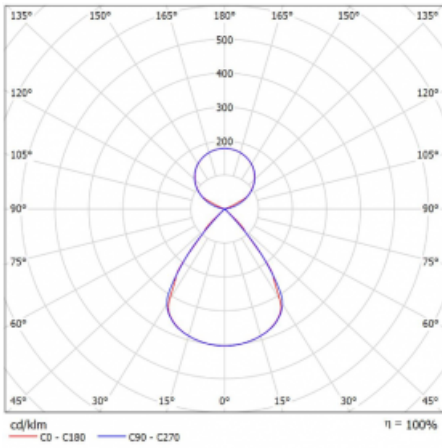

Technical drawing

Luminaire power input 114.4 W $\pm$ 10 %

Connection of the luminaires Electronic ballast non-dimmable with 1h emergency

Electrical voltage 220-240V

Frequency 50/60Hz

⊕ CE IP 20

Curve