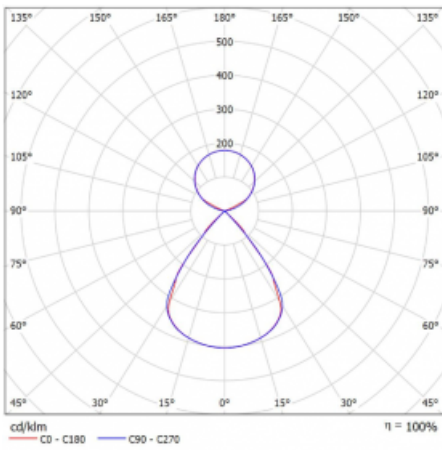

Type of installation	Suspended
Light distribution	Direct-indirect clear plexi
Luminaire shape	Linear
Colour of the luminaires	Black
Material	Aluminium
Lifetime	L80/B20 50 000 hours
Warranty	24 months
Description of luminaires	Luminaire suspended
item description	D/I - 52/48
Dimensions	2244 mm × 47 mm × 69 mm
Light source	LED MODUL
Type of optical system	Plastic louvre low UGR
Luminous flux	17310 lm ± 10 %
Colour Temperature	4000 K cool white
Luminous efficacy	151 lm/W
MacAdam Light source	3
Colour rendering index	80
UGR max. X=4H Y=8H, $\rho=70,50,20$	15

Technical drawing

Luminaire power input 114.4 W \pm 10 %

Connection of the luminaires Electronic ballast non-dimmable with 1h emergency

Electrical voltage 220-240V

Frequency 50/60Hz

⊕ CE IP 20

Curve

Downloads