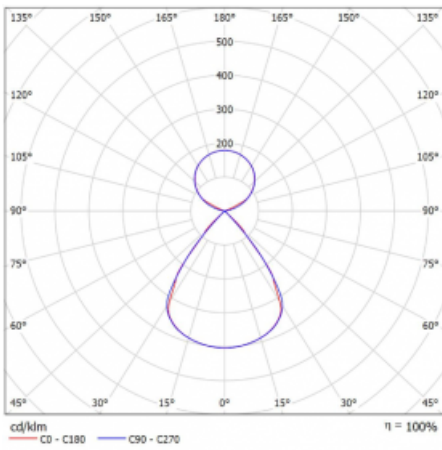

Type of installation	Suspended
Light distribution	Direct-indirect clear plexi
Luminaire shape	Linear
Colour of the luminaires	Silver
Material	Aluminium
Lifetime	L80/B20 50 000 hours
Warranty	24 months
Description of luminaires	Luminaire suspended
item description	D/I - 52/48
Dimensions	2244 mm × 47 mm × 69 mm
Light source	LED MODUL
Type of optical system	Plastic louvre low UGR
Luminous flux	16610 lm ± 10 %
Colour Temperature	3000 K warm white
Luminous efficacy	145 lm/W
MacAdam Light source	3
Colour rendering index	80
UGR max. X=4H Y=8H, $\rho=70,50,20$	14.8

## Curve