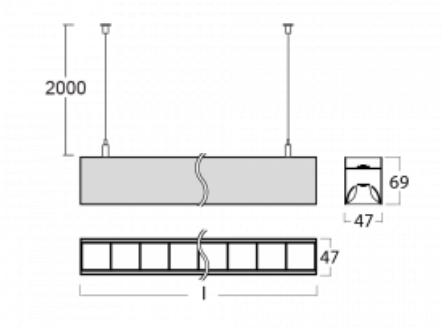

Technical drawing