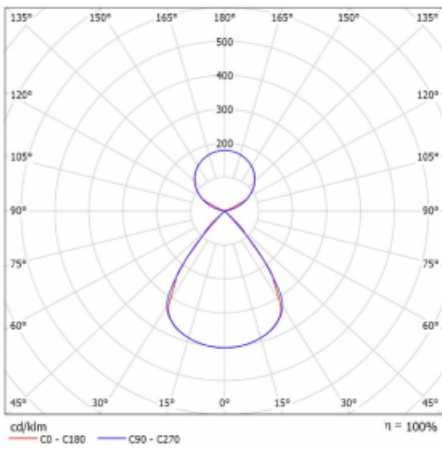

Type of installation	Suspended
Light distribution	Direct-indirect clear plexi
Luminaire shape	Linear
Colour of the luminaires	White
Material	Aluminium
Lifetime	L80/B20 50 000 hours
Warranty	60 months
Description of luminaires	Luminaire suspended
item description	D/I - 52/48
Dimensions	2244 mm × 47 mm × 69 mm
Light source	LED MODUL
Type of optical system	Plastic louvre low UGR
Luminous flux	17310 lm ± 10 %
Colour Temperature	4000 K cool white
Luminous efficacy	151 lm/W
MacAdam Light source	3
Colour rendering index	80
UGR max. X=4H Y=8H, $\rho=70,50,20$	15

Technical drawing

Luminaire power input 114.4 W \pm 10 %

Connection of the luminaires Electronic ballast non-dimmable

Electrical voltage 220-240V

Frequency 50/60Hz

⊕ CE IP 20

Curve

Downloads