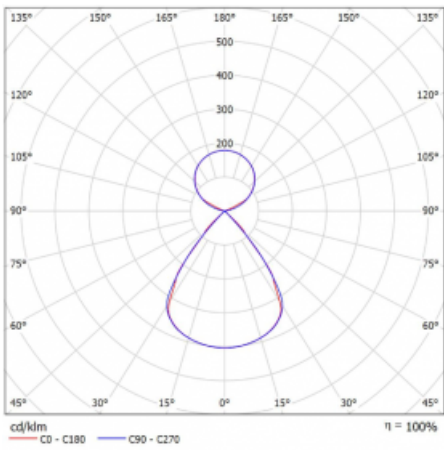

Type of installation	Suspended
Light distribution	Direct-indirect clear plexi
Luminaire shape	Linear
Colour of the luminaires	White
Material	Aluminium
Lifetime	L80/B20 50 000 hours
Warranty	5 years
Description of luminaires	Luminaire suspended
item description	D/I - 52/48
Dimensions	2244 mm × 47 mm × 69 mm
Light source	LED MODUL
Type of optical system	Plastic louvre low UGR
Luminous flux*	17310 lm
Colour Temperature	4000 K cool white
Luminous efficacy	151 lm/W
MacAdam Light source	3
Colour rendering index	80
UGR max. X=4H Y=8H, $\rho=70,50,20$	15

## Technical drawing

Luminaire power input\* 114.4 W

Connection of the luminaires ON/OFF

Electrical voltage 220-240V

Frequency 50/60Hz

⊕ CE IP 20

\*±10 %

## Curve