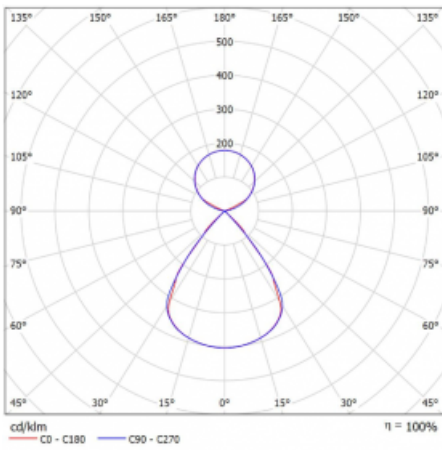

Type of installation	Suspended
Light distribution	Direct-indirect clear plexi
Luminaire shape	Linear
Colour of the luminaires	Silver
Material	Aluminium
Lifetime	L80/B20 50 000 hours
Warranty	60 months
Description of luminaires	Luminaire suspended
item description	D/I - 52/48
Dimensions	2244 mm × 47 mm × 69 mm
Light source	LED MODUL
Type of optical system	Plastic louvre low UGR
Luminous flux	17310 lm ± 10 %
Colour Temperature	4000 K cool white
Luminous efficacy	151 lm/W
MacAdam Light source	3
Colour rendering index	80
UGR max. X=4H Y=8H, $\rho=70,50,20$	15

## Technical drawing

Luminaire power input 114.4 W  $\pm$  10 %

Connection of the luminaires Electronic ballast non-dimmable

Electrical voltage 220-240V

Frequency 50/60Hz

⊕ CE IP 20

## Curve