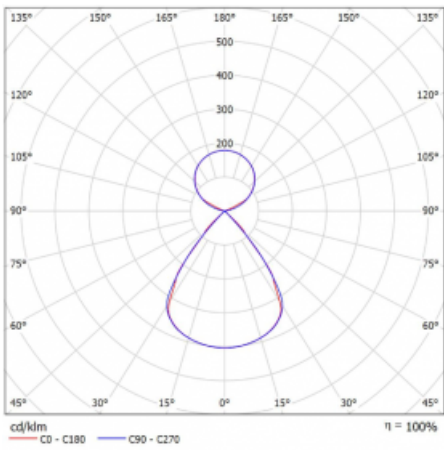

Type of installation	Suspended
Light distribution	Direct-indirect clear plexi
Luminaire shape	Linear
Colour of the luminaires	Silver
Material	Aluminium
Lifetime	L80/B20 50 000 hours
Warranty	5 years
Description of luminaires	Luminaire suspended
item description	D/I - 52/48
Dimensions	2244 mm × 47 mm × 69 mm
Light source	LED MODUL
Type of optical system	Plastic louvre low UGR
Luminous flux*	17310 lm
Colour Temperature	4000 K cool white
Luminous efficacy	151 lm/W
MacAdam Light source	3
Colour rendering index	80
UGR max. X=4H Y=8H, $\rho=70,50,20$	15

## Technical drawing

Luminaire power input\* 114.4 W

Connection of the luminaires ON/OFF

Electrical voltage 220-240V

Frequency 50/60Hz

⊕ CE IP 20

\*±10 %

## Curve