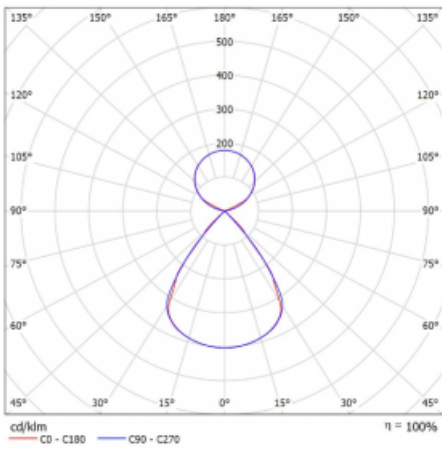

Type of installation	Suspended
Light distribution	Direct-indirect clear plexi
Luminaire shape	Linear
Colour of the luminaires	Black
Material	Aluminium
Lifetime	L80/B20 50 000 hours
Warranty	60 months
Description of luminaires	Luminaire suspended
item description	D/I - 52/48
Dimensions	2244 mm × 47 mm × 69 mm
Light source	LED MODUL
Type of optical system	Plastic louvre low UGR
Luminous flux	17310 lm ± 10 %
Colour Temperature	4000 K cool white
Luminous efficacy	151 lm/W
MacAdam Light source	3
Colour rendering index	80
UGR max. X=4H Y=8H, $\rho=70,50,20$	15

Technical drawing

Luminaire power input 114.4 W \pm 10 %

Connection of the luminaires Electronic ballast non-dimmable

Electrical voltage 220-240V

Frequency 50/60Hz

⊕ CE IP 20

Curve

Downloads