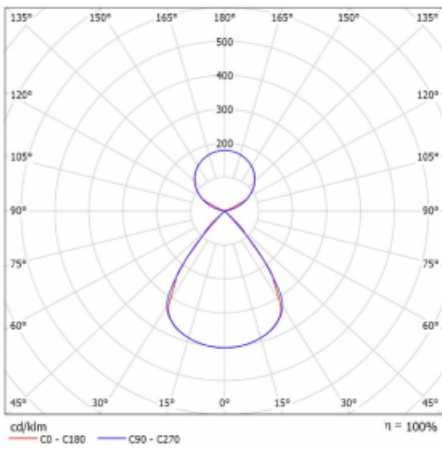

Type of installation	Suspended
Light distribution	Direct-indirect clear plexi
Luminaire shape	Linear
Colour of the luminaires	White
Material	Aluminium
Lifetime	L80/B20 50 000 hours
Warranty	60 months
Description of luminaires	Luminaire suspended
item description	D/I - 52/48
Dimensions	2244 mm × 47 mm × 69 mm
Light source	LED MODUL
Type of optical system	Plastic louvre low UGR
Luminous flux	16610 lm ± 10 %
Colour Temperature	3000 K warm white
Luminous efficacy	145 lm/W
MacAdam Light source	3
Colour rendering index	80
UGR max. X=4H Y=8H, $\rho=70,50,20$	14.8

Technical drawing

Luminaire power input 114.4 W \pm 10 %

Connection of the luminaires Electronic ballast non-dimmable

Electrical voltage 220-240V

Frequency 50/60Hz

⊕ CE IP 20

Curve

Downloads