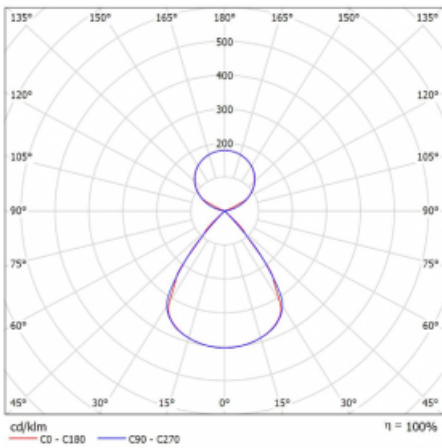

Type of installation	Suspended
Light distribution	Direct-indirect clear plexi
Luminaire shape	Linear
Colour of the luminaires	Silver
Material	Aluminium
Lifetime	L80/B20 50 000 hours
Warranty	5 years
Description of luminaires	Luminaire suspended
item description	D/I - 52/48
Dimensions	2244 mm × 47 mm × 69 mm
Light source	LED MODUL
Type of optical system	Plastic louvre low UGR
Luminous flux*	16610 lm
Colour Temperature	3000 K warm white
Luminous efficacy	145 lm/W
MacAdam Light source	3
Colour rendering index	80
UGR max. X=4H Y=8H, $\rho=70,50,20$	14.8

## Technical drawing

Luminaire power input\* 114.4 W

Connection of the luminaires ON/OFF

Electrical voltage 220-240V

Frequency 50/60Hz

⊕ CE IP 20

\*±10 %

## Curve