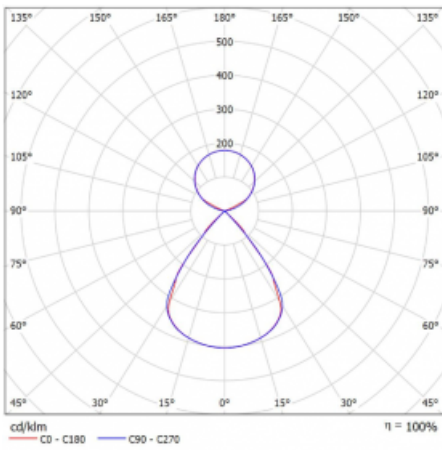

Type of installation	Suspended
Light distribution	Direct-indirect clear plexi
Luminaire shape	Linear
Colour of the luminaires	Silver
Material	Aluminium
Lifetime	L80/B20 50 000 hours
Warranty	60 months
Description of luminaires	Luminaire suspended
item description	D/I - 52/48
Dimensions	2244 mm × 47 mm × 69 mm
Light source	LED MODUL
Type of optical system	Plastic louvre low UGR
Luminous flux	16610 lm ± 10 %
Colour Temperature	3000 K warm white
Luminous efficacy	145 lm/W
MacAdam Light source	3
Colour rendering index	80
UGR max. X=4H Y=8H, $\rho=70,50,20$	14.8

## Technical drawing

Luminaire power input 114.4 W  $\pm$  10 %

Connection of the luminaires Electronic ballast non-dimmable

Electrical voltage 220-240V

Frequency 50/60Hz

⊕ CE IP 20

## Curve