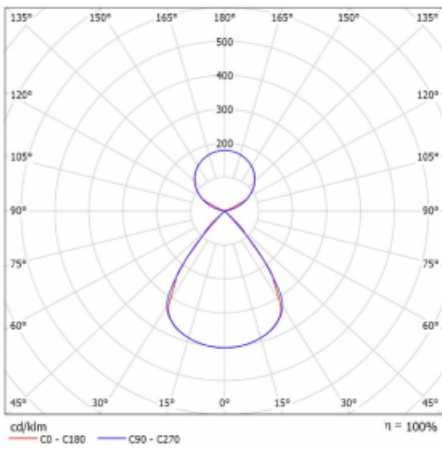

Type of installation	Suspended
Light distribution	Direct-indirect clear plexi
Luminaire shape	Linear
Colour of the luminaires	Black
Material	Aluminium
Lifetime	L80/B20 50 000 hours
Warranty	60 months
Description of luminaires	Luminaire suspended
item description	D/I - 52/48
Dimensions	2244 mm × 47 mm × 69 mm
Light source	LED MODUL
Type of optical system	Plastic louvre low UGR
Luminous flux	16610 lm ± 10 %
Colour Temperature	3000 K warm white
Luminous efficacy	145 lm/W
MacAdam Light source	3
Colour rendering index	80
UGR max. X=4H Y=8H, $\rho=70,50,20$	14.8

Technical drawing

Luminaire power input 114.4 W \pm 10 %

Connection of the luminaires Electronic ballast non-dimmable

Electrical voltage 220-240V

Frequency 50/60Hz

⊕ CE IP 20

Curve

Downloads