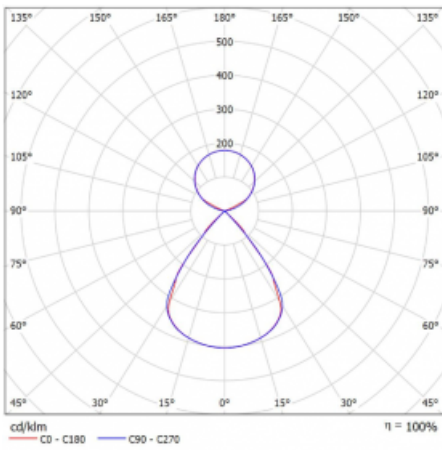

Type of installation	Suspended
Light distribution	Direct-indirect clear plexi
Luminaire shape	Linear
Colour of the luminaires	Black
Material	Aluminium
Lifetime	L80/B20 50 000 hours
Warranty	60 months
Description of luminaires	Luminaire suspended
item description	D/I - 52/48
Dimensions	2244 mm × 47 mm × 69 mm
Light source	LED MODUL
Type of optical system	Plastic louvre low UGR
Luminous flux	16610 lm ± 10 %
Colour Temperature	3000 K warm white
Luminous efficacy	145 lm/W
MacAdam Light source	3
Colour rendering index	80
UGR max. X=4H Y=8H, $\rho=70,50,20$	14.8

## Technical drawing

Luminaire power input 114.4 W  $\pm$  10 %

Connection of the luminaires Electronic ballast non-dimmable

Electrical voltage 220-240V

Frequency 50/60Hz

⊕ CE IP 20

## Curve