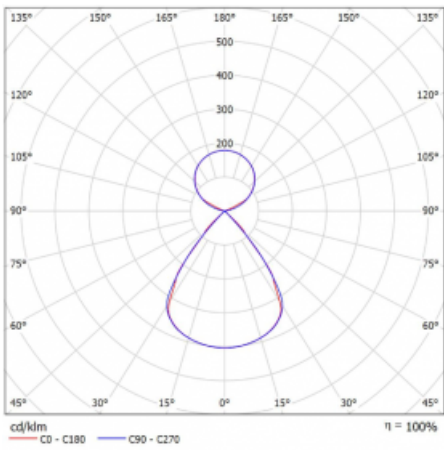

Type of installation	Suspended
Light distribution	Direct-indirect clear plexi
Luminaire shape	Linear
Colour of the luminaires	Black
Material	Aluminium
Lifetime	L80/B20 50 000 hours
Warranty	5 years
Description of luminaires	Luminaire suspended
item description	D/I - 52/48
Dimensions	2244 mm × 47 mm × 69 mm
Light source	LED MODUL
Type of optical system	Plastic louvre low UGR
Luminous flux*	16610 lm
Colour Temperature	3000 K warm white
Luminous efficacy	145 lm/W
MacAdam Light source	3
Colour rendering index	80
UGR max. X=4H Y=8H, $\rho=70,50,20$	14.8

Technical drawing

Luminaire power input* 114.4 W

Connection of the luminaires ON/OFF

Electrical voltage 220-240V

Frequency 50/60Hz

⊕ CE IP 20

*±10 %

Curve