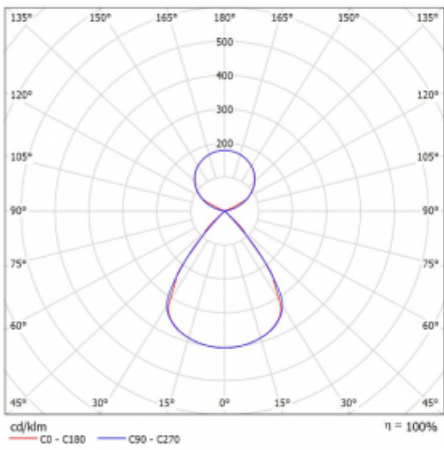

Type of installation	Suspended
Light distribution	Direct-indirect clear plexi
Luminaire shape	Linear
Colour of the luminaires	Silver
Material	Aluminium
Lifetime	L80/B20 50 000 hours
Warranty	2 years
Description of luminaires	Luminaire suspended
item description	D/I - 52/48
Dimensions	2244 mm × 47 mm × 69 mm
Light source	LED MODUL
Type of optical system	Plastic louvre low UGR
Luminous flux*	9190 lm
Colour Temperature	4000 K cool white
Luminous efficacy	162 lm/W
MacAdam Light source	3
Colour rendering index	80
UGR max. X=4H Y=8H, $\rho=70,50,20$	12.8

## Curve