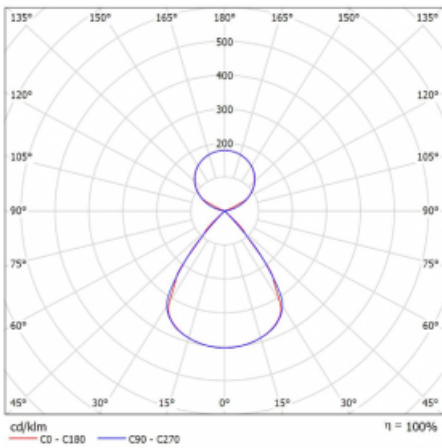

Type of installation	Suspended
Light distribution	Direct-indirect clear plexi
Luminaire shape	Linear
Colour of the luminaires	Black
Material	Aluminium
Lifetime	L80/B20 50 000 hours
Warranty	2 years
Description of luminaires	Luminaire suspended
item description	D/I - 52/48
Dimensions	2244 mm × 47 mm × 69 mm
Light source	LED MODUL
Type of optical system	Plastic louvre low UGR
Luminous flux*	9190 lm
Colour Temperature	4000 K cool white
Luminous efficacy	162 lm/W
MacAdam Light source	3
Colour rendering index	80
UGR max. X=4H Y=8H, $\rho=70,50,20$	12.8

## Curve