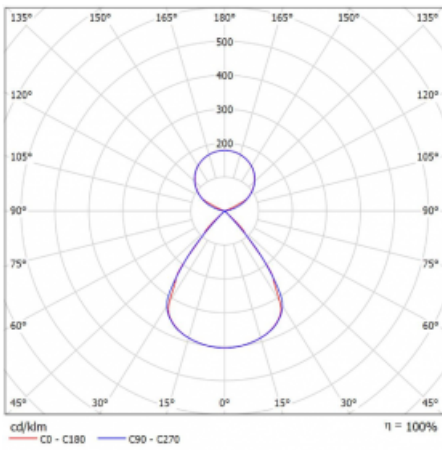

Type of installation	Suspended
Light distribution	Direct-indirect clear plexi
Luminaire shape	Linear
Colour of the luminaires	White
Material	Aluminium
Lifetime	L80/B20 50 000 hours
Warranty	2 years
Description of luminaires	Luminaire suspended
item description	D/I - 52/48
Dimensions	2244 mm × 47 mm × 69 mm
Light source	LED MODUL
Type of optical system	Plastic louvre low UGR
Luminous flux*	8810 lm
Colour Temperature	3000 K warm white
Luminous efficacy	155 lm/W
MacAdam Light source	3
Colour rendering index	80
UGR max. X=4H Y=8H, $\rho=70,50,20$	12.6

## Curve