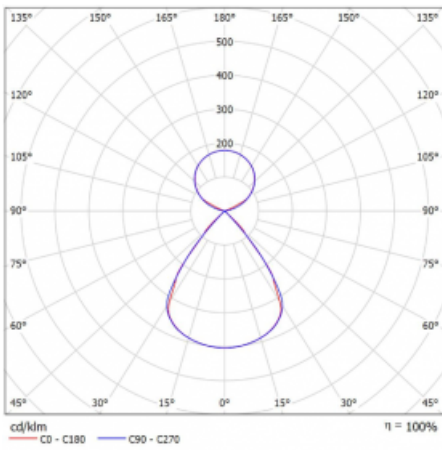

Technical drawing

Luminaire power input 56.7 W $\pm$ 10 %

Connection of the luminaires Electronic ballast non-dimmable with 1h emergency

Electrical voltage 220-240V

Frequency 50/60Hz

⊕ CE IP 20

Curve