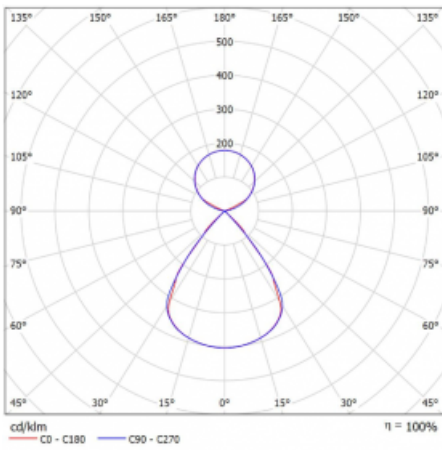

Type of installation	Suspended
Light distribution	Direct-indirect clear plexi
Luminaire shape	Linear
Colour of the luminaires	Silver
Material	Aluminium
Lifetime	L80/B20 50 000 hours
Warranty	24 months
Description of luminaires	Luminaire suspended
item description	D/I - 52/48
Dimensions	2244 mm × 47 mm × 69 mm
Light source	LED MODUL
Type of optical system	Plastic louvre low UGR
Luminous flux	9190 lm ± 10 %
Colour Temperature	4000 K cool white
Luminous efficacy	162 lm/W
MacAdam Light source	3
Colour rendering index	80
UGR max. X=4H Y=8H, $\rho=70,50,20$	12.8

## Curve